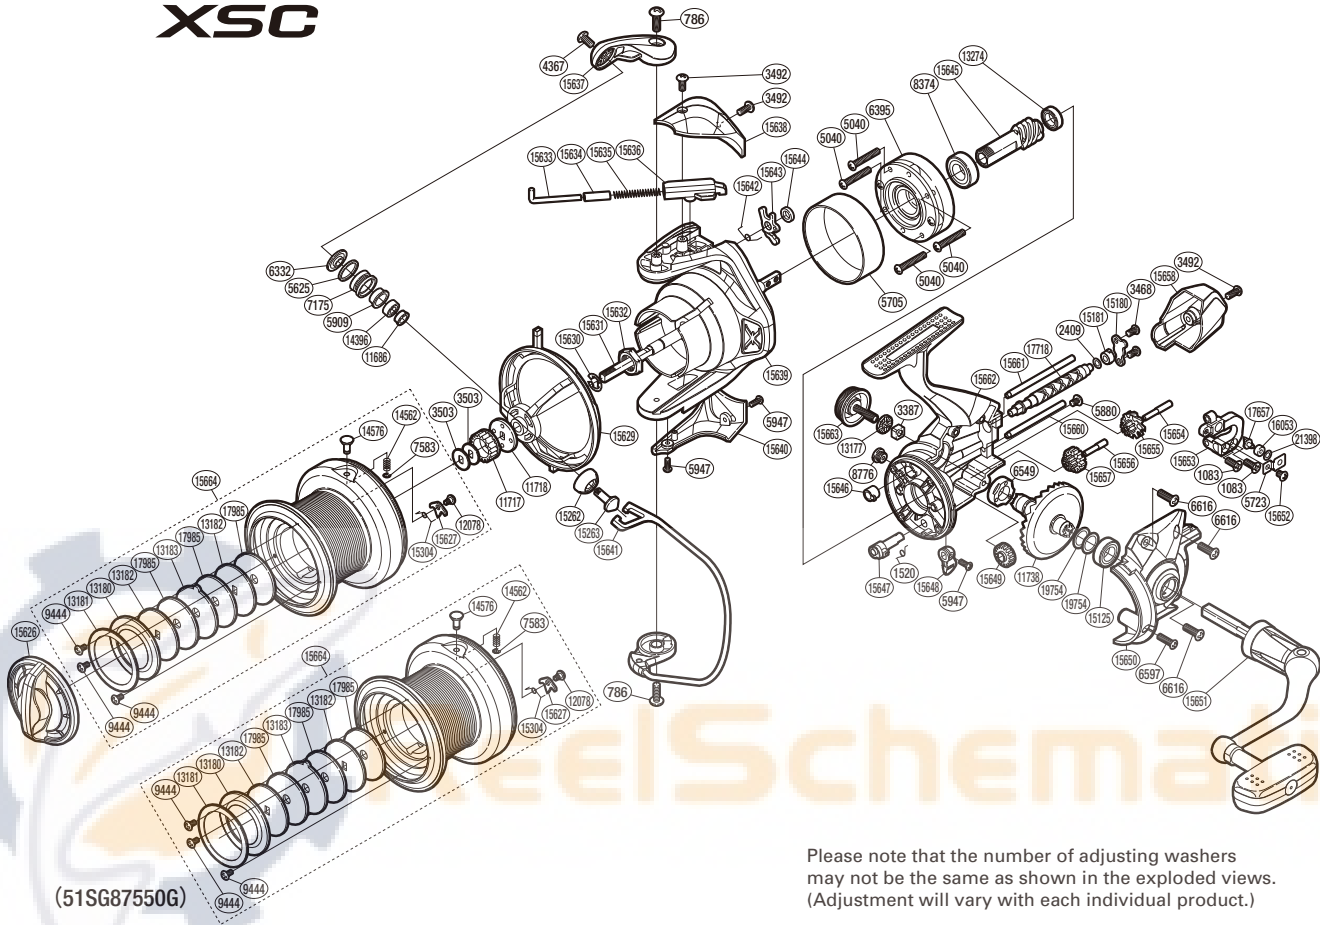

SHIMANO

ULTEGRA XSC

S A-RB

UL-5500XSC

(51SG87550G)

Part No.	Description	Part No.	Description	Part No.	Description
RD 0786	Screw	RD12078	Screw	RD15641	Bail Assembly
RD 1083	Screw	RD13177	Handle Screw Cap Spacer	RD15642	Lever Spring
RD 1520	Anti-Reverse Cam Spring	RD13180	Seal Plate A	RD15643	Bail Trip Lever
RD 2409	Spacer	RD13181	Seal Plate B	RD15644	Washer
RD 3387	Handle Screw Lock	RD13182	Key Washer	RD15645	Pinion Gear
RD 3468	Screw	RD13183	Eared Washer	RD15646	Worm Bushing (front)
RD 3492	Screw	RD13274	Ball Bearing	RD15647	Anti-Reverse Cam
RD 3503	Spool Washer	RD14396	Ball Bearing	RD15648	Anti-Reverse Lever
RD 4367	Screw	RD14562	Line Clip Spring	RD15649	Idle Gear
RD 5040	Screw	RD14576	Line Clip	RD15650	Side Cover
RD 5625	Line Roller Spacer	RD15125	Ball Bearing	RD15651	Handle Assembly
RD 5705	Roller Clutch Ring	RD15180	Worm Shaft Retainer	RD15652	Screw
RD 5723	Oscillating Pawl Cover	RD15181	Worm Bushing (rear)	RD15653	Oscillating Slider
RD 5880	Screw	RD15262	Line Roller Support Cover	RD15654	Idle Gear B Shaft
RD 5909	Line Roller Bushing	RD15263	Line Roller Support	RD15655	Idle Gear B
RD 5947	Screw	RD15304	Drag Click Spring	RD15656	Idle Gear C Shaft
RD 6332	Line Roller Washer	RD15626	Drag Knob	RD15657	Idle Gear C
RD 6395	Roller Clutch Assembly	RD15627	Drag Click	RD15658	Rear Protector
RD 6549	Drive Gear Bushing	RD15629	Line Safety Guard	RD15660	Oscillating Guide A
RD 6597	Screw	RD15630	Bearing Retainer	RD15661	Oscillating Guide B
RD 6616	Screw	RD15631	Main Shaft	RD15662	Body
RD 7175	Line Roller	RD15632	Rotor Nut	RD15663	Handle Screw Cap
RD 7583	E Lock	RD15633	Bail Spring Guide A	RD15664	Spool Assembly
RD 8374	Ball Bearing	RD15634	Bail Spring Guide A Support	RD16053	Oscillating Slider Bushing
RD 8776	Oil Cap	RD15635	Bail Spring	RD17657	Oscillating Pawl
RD 9444	Screw	RD15636	Bail Spring Guide B	RD17718	Worm Shaft
RD11686	Bearing Spacer	RD15637	Bail Arm	RD17985	Drag Washer
RD11717	Spool Support A	RD15638	Bail Spring Cover	RD19754	Washer
RD11718	Spool Support B	RD15639	Rotor	RD21398	Washer
RD11738	Drive Gear	RD15640	Bail Hold Support Guard		